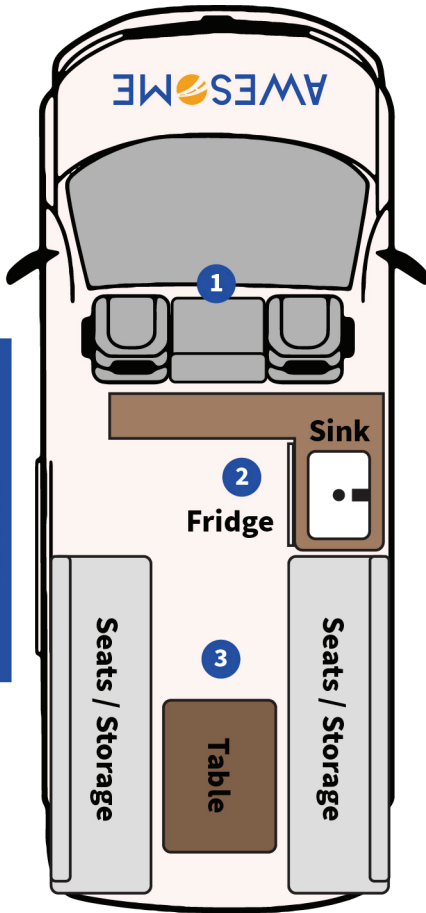

Electrical

Each Camper has had a new 2026 Australian Standard Electrical system installed and certified.

FEATURES:

- 160w Solar Panel with isolator
- 15amp Solar Controller Victron
- 15 Amp 240v Charger Victron
- 100 AH Lithium Battery
- 1000 Watt Pure Sine inverter + MFD Display
- 240v Electrical System 2026 with Inverter outlets integrated
- 15amp Power lead
- Led Lighting
- USB and 12v outlets

About the Vehicle

Model: 2018 Toyota Hiace High Roof

Fuel: Unleaded Petrol

Engine Size: 2.0L

Length: 4840mm

Width: 1880mm

Height: 2105mm

Interior Height: 1.7m

External Awning: 1.5m

Why are we Awesome?

- ✓ Free Unlimited Kilometers
- ✓ Roadside Assistance
- ✓ Bedding & Towels Included
- ✓ 5 Rental Locations
- ✓ Aussie Owned & Operated
- ✓ One Way Hires
- ✓ Free Camps Guide Book

1 The Drivers Cabin

- 2018 Toyota Hiace High Roof
- Automatic Transmission
- 3-Seats
- Android/Apple Car Play
- Air Conditioning
- Reverse Camera
- 12v Charge Point

2 The Living Room

- Storage Under Bench Seats
- Overhead Storage (Driver's Side)
- Pop-up Table
- 12v High Volume Fan
- LED Lighting
- USB & 12v Outlets
- Air Conditioning

3 The Kitchen

- 85L Fridge/Freezer
- Large Deep Sink & high volume pump
- 50L Freshwater System
- Portable Induction Cooker
- Gas Cooker
- Cooking Equipment
- Food Storage

4 The Large Bed

- Bed Size: 1.8m x 1.52m
- Tinted Windows
- Privacy Curtains throughout
- Bedding Included:
  - 2 x Pillows
  - 2 x Pillowcases
  - 1 x Duvet
  - 1 x Sheet
  - 2 x Towels
- Plus 3-Man Tent!

**INCLUDES
3-MAN TENT!**

DAY TIME

NIGHT TIME